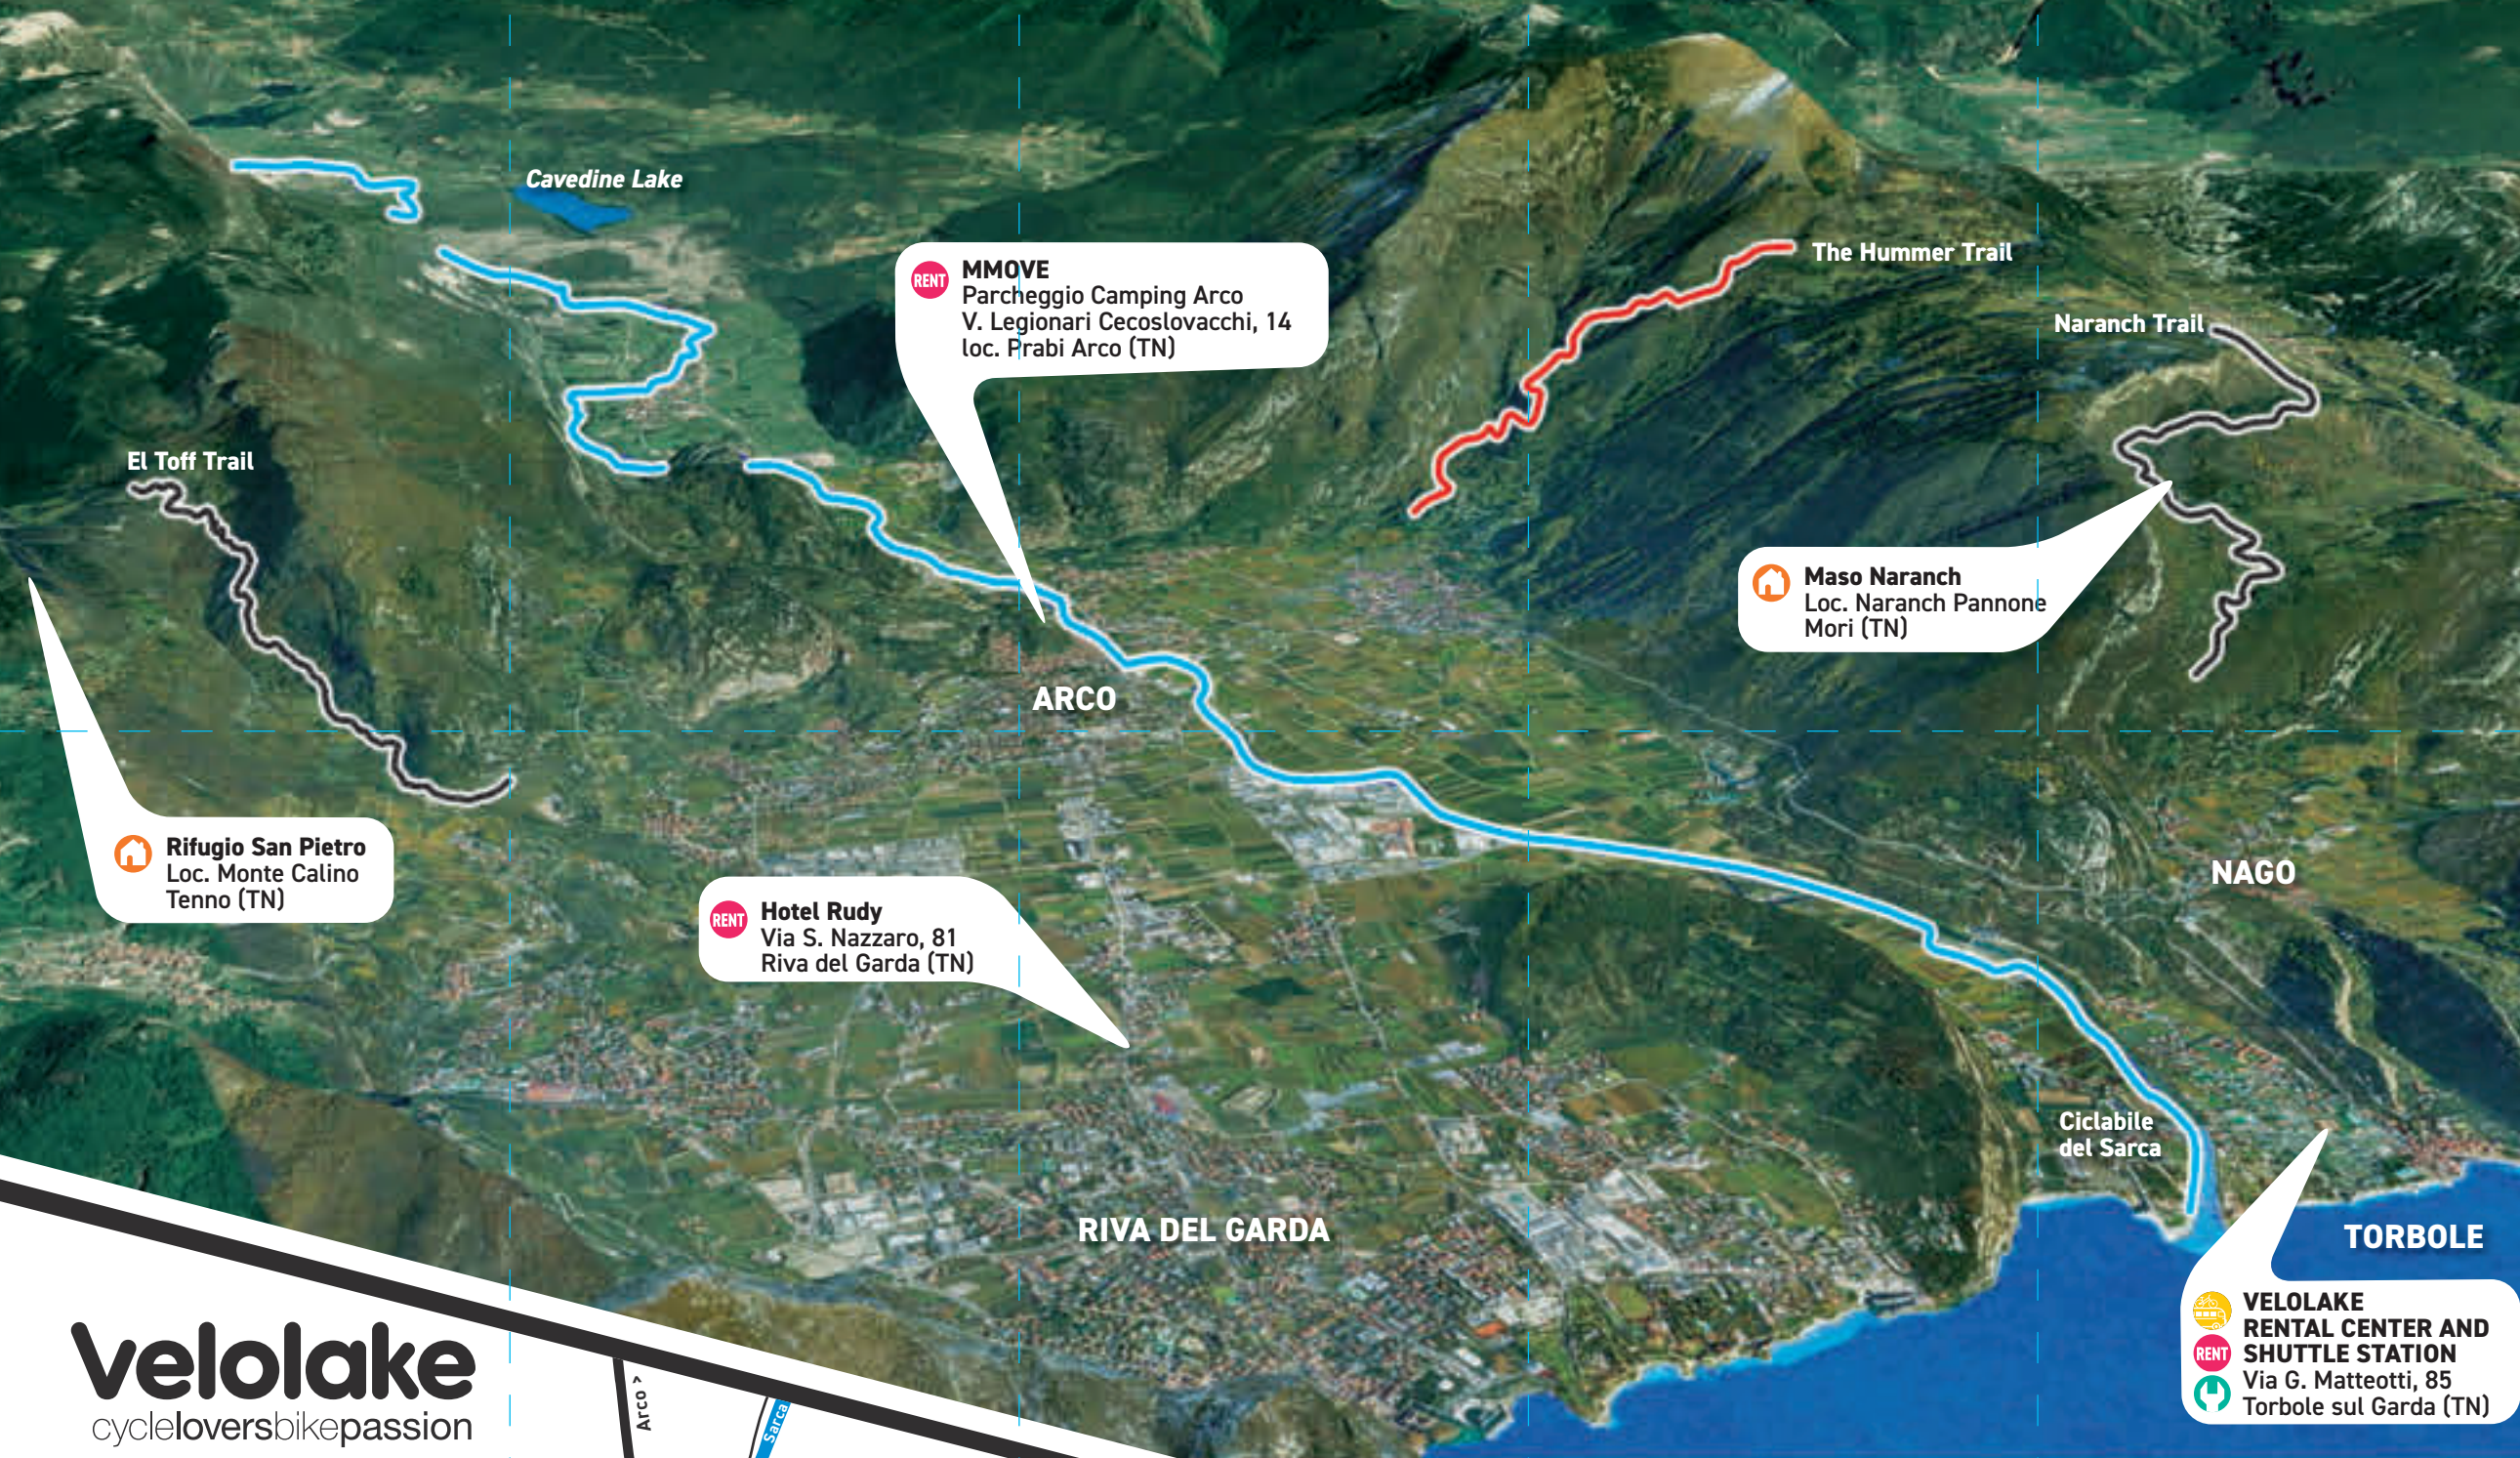

velolake
cycloversbikepassion

+39 0464 972 796

velolake.com TORBOLE

trails

Trail Name	Icon	Start	End	Start Alt.	End Alt.	Distance	Time	Source	
TREMALZO CLASSIC	Blue line	✓	Torbole	Rifugio Garda	160 m	1900 m	26,5 km	210' min	multiple
COAST TO COAST	Black line	✓	Torbole	Rifugio Graziani	677 m	1433 m	24 km	180' min	multiple
601 UPPER PART	Black line	✓	Torbole	Rifugio Graziani	450 m	1023 m	4,7 km	140' min	multiple
COAST	Black line	✓	Torbole	Prati di Nago	45 m	810 m	4,1 km	55' min	multiple
NARANCH	Black line	✓	Torbole	Santa Barbara	85 m	853 m	4,3 km	45' min	multiple
601 LOWER PART	Red line	✓	Torbole	Malga Zures	3 m	504 m	19 km	35' min	multiple
EL TOFF	Black line	✓	Torbole	San Giovanni	121 m	717 m	3,4 km	35' min	multiple
THE HUMMER	Red line	✓	Torbole	Santa Barbara	22 m	1004 m	4,1 km	30' min	multiple
VAL DEL DIAOL	Red line	✓	Torbole	Prati di Nago	5 m	804 m	4,1 km	30' min	multiple
PONALE	Blue line	✗	Torbole	Ledro	660 m	660 m	39 km	180' min	multiple
NAVENE	Red line	✓	Torbole	Prati di Nago	311 m	1385 m	6,6 km	60' min	multiple

EASY █ MIDDLE █ HARD █

VELOLAKE DOES NOT TAKE ANY RESPONSABILITY BY THIS INFORMATION WRITTEN ABOVE! PLEASE MAKE SURE ABOUT YOUR CAPABILITIES IN ADVANCE.

APP WHERE ARE U

Download this APP 112. Send your position with rescue operators.

EMERGENCY NUMBER

- FOOD & WATER
- SERVICE
- RENTAL POINT
- SHUTTLE

download APPS
TRAILFORKS STRAVA OUTDOORACTIVE

Google Earth Image © 2020 Masar Technologies