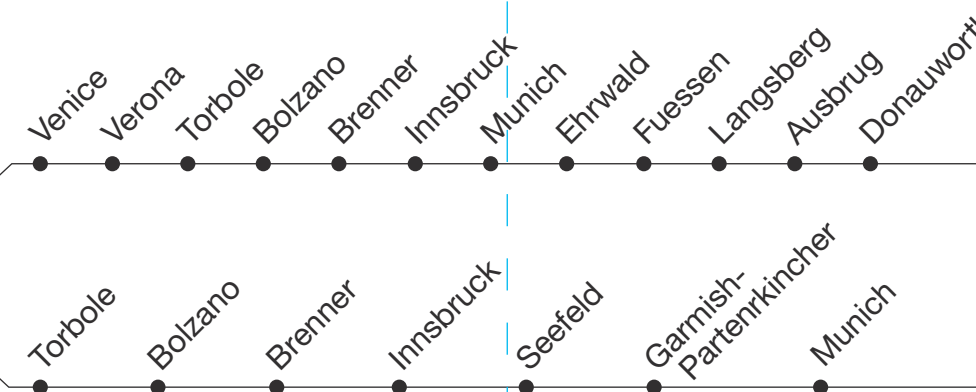

Professional bike models to perform quality. Premium bike, test center. **Delivering to you!**

velolake
cycloversbikepassion

Alps transfer

Every Monday, Wednesday, Friday stop in

Every Tuesday, Thursday, Saturday, Sunday stop in

more info available at bike station in Via Matteotti, 85 - Torbole

Rent+ Shuttle
or Groups
Discounts up to **20%**

BE BIKE FRIENDLY

RESPECT THE LANDSCAPES
Be a good steward of the physical environment.

SHARE THE TRAIL